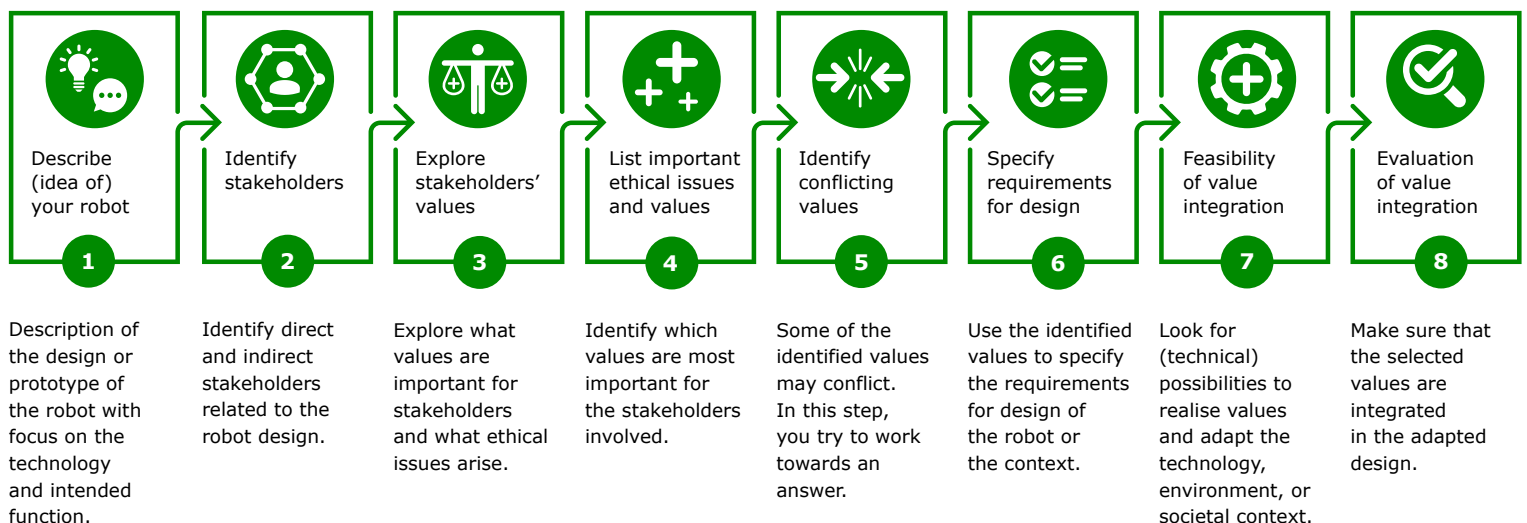

Steps of Value Sensitive Design

This infographic is part of the KB project on Autonomous Collaborative Robots.

For more information, please contact else.giesbers@wur.nl