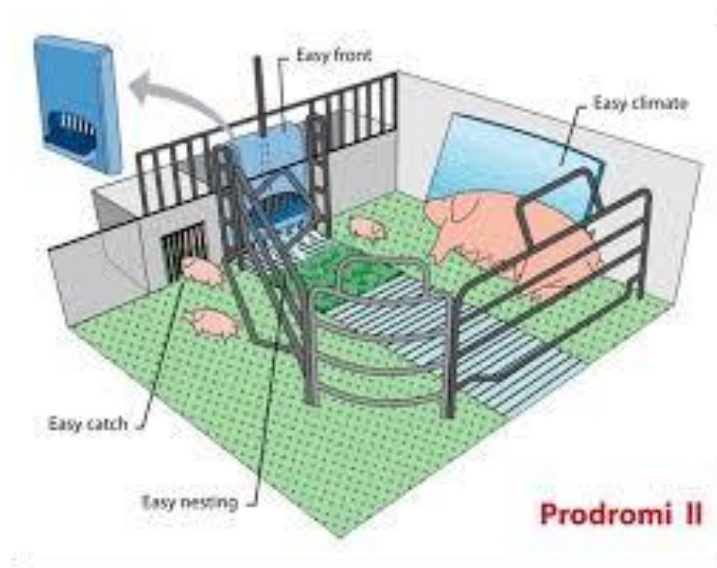

Pro Dromi kraamstallen

VEREIJKEN