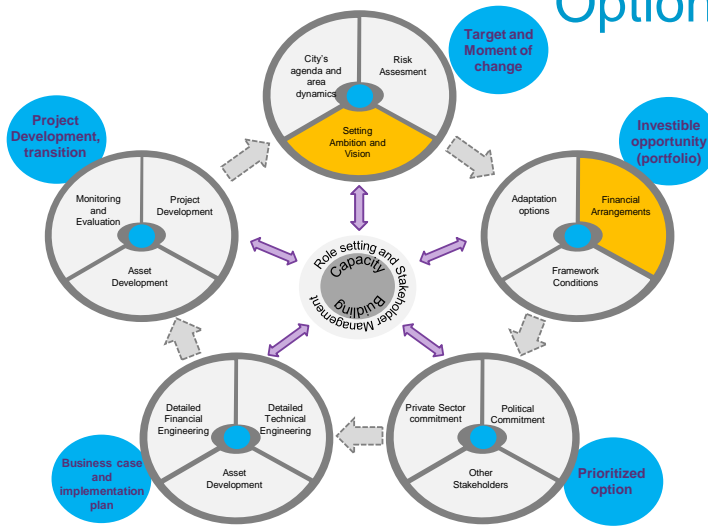

Optioneering