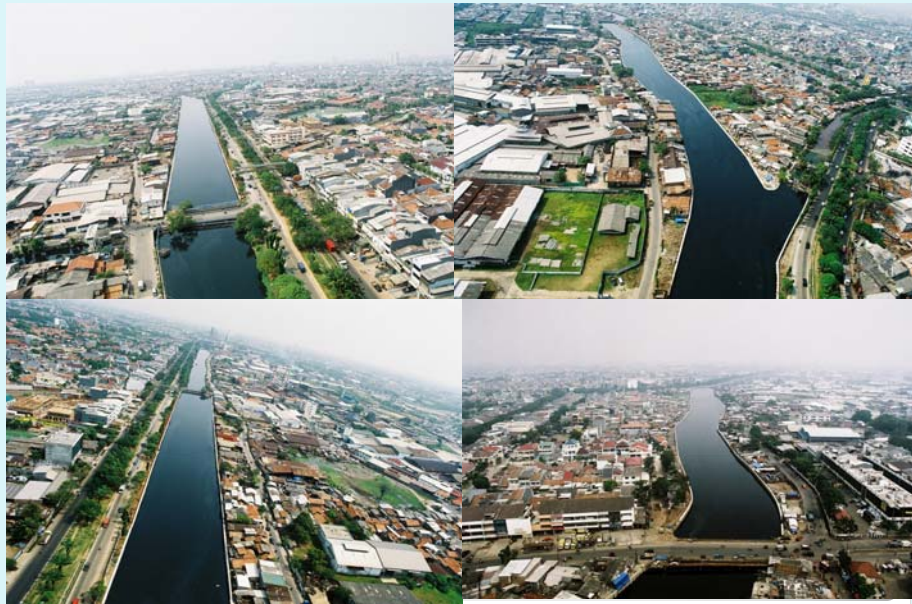

Deltas in Times of Climate Change Connecting World Sciences and Deltas

Photos Delta City Jakarta
Rotterdam 2010

**Eastern Flood Canal
flowing into the Java Sea**

**Eastern Flood Canal
in land in East Jakarta**

**Angke River before & after
normalization**

Angke River after reorganization

Thank You