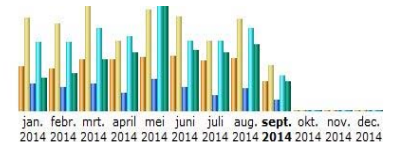

Maand	Unieke bezoekers	Aantal bezoeken	Pagina's	Hits	Bytes
jan. 2014	235	496	1,434	3,658	140.80 MB
febr. 2014	223	465	1,253	3,651	160.36 MB
mrt. 2014	277	555	1,459	4,371	218.20 MB
april 2014	276	376	934	3,981	245.25 MB
mei 2014	286	539	1,665	5,532	440.90 MB
juni 2014	291	500	1,251	3,695	258.76 MB
juli 2014	266	374	844	3,703	246.45 MB
aug. 2014	283	488	1,190	4,409	283.71 MB
sept. 2014	156	241	590	1,904	123.57 MB
okt. 2014	0	0	0	0	0
nov. 2014	0	0	0	0	0
dec. 2014	0	0	0	0	0
Totaal	2,293	4,034	10,620	34,904	2.07 GB

- around 15 visits a day (450 a month)
- daily page request: 50
- top country visits: Bra, USA, NL, GB, Ger, Fra, Mex, Peru