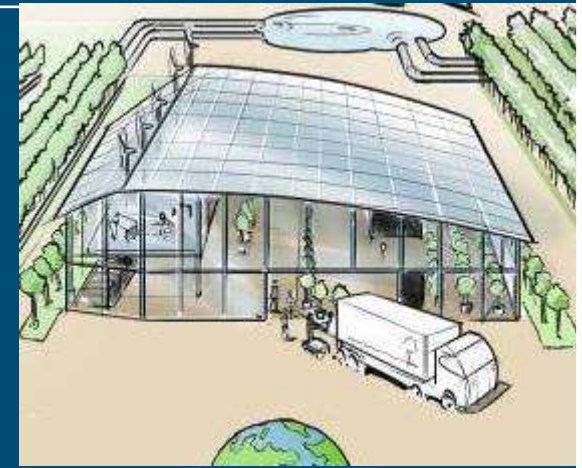

Innovaties in de Boomkwekerij

Ton Baltissen en Henk van Reuler
GrootGroen Plus

PRAKTIJKONDERZOEK
PLANT & OMGEVING
WAGENINGEN UR

- Laanboombedrijf 2030 -

Innovatie

- Teelt
 - Los van de grond
 - Anders rooien en bewaren
 - Plaatsspecifiek (dGPS)
- Mechanisatie
 - Diktemeting
- ICT, (keten) informatie
 - RFID, handheld
- Plantsturing
 - Sensoren

PRAKTIJKONDERZOEK
PLANT & OMGEVING

WAGENINGEN UR

A photograph of a natural landscape. In the foreground, there is a stream with green algae and reeds. The middle ground is a lush green field. In the background, there are several high-voltage power lines and towers stretching across the sky. To the right, there is a long, low structure with many vertical poles, possibly a solar farm or a similar agricultural structure. The sky is blue with some light clouds.