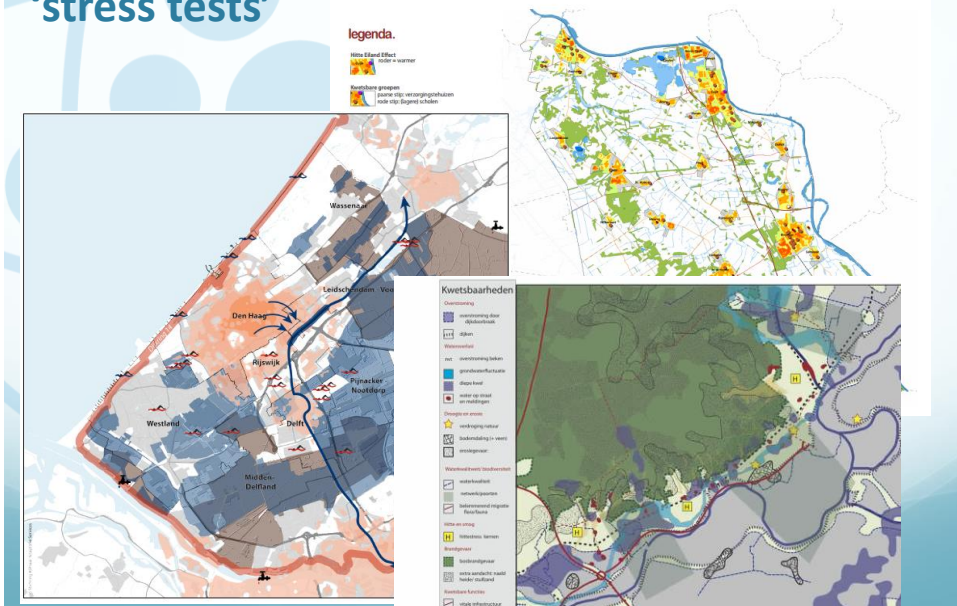

Application scale of climate vulnerability studies – Local scale under-represented

Quick tour

www.spatialadaptation.com

Spin off: Adaptation Ateliers

Spin off: (freelance) consultants perform 'stress tests'

Spin off: Open access database supports customized tools

M.A.M. de Groot – Reichwein et al (submitted), **Urban heat indicator map for climate adaptation planning**, *J. Reg Env Ch*

Spin off: Custom Climate Adaptation Atlas