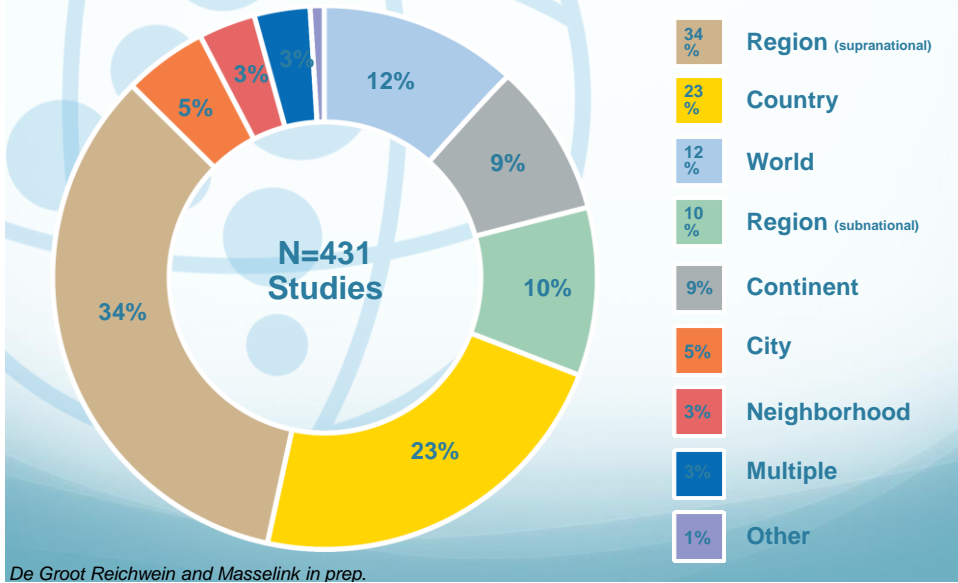

Application scale of climate vulnerability studies – Local scale under-represented

Quick tour

www.spatialadaptation.com