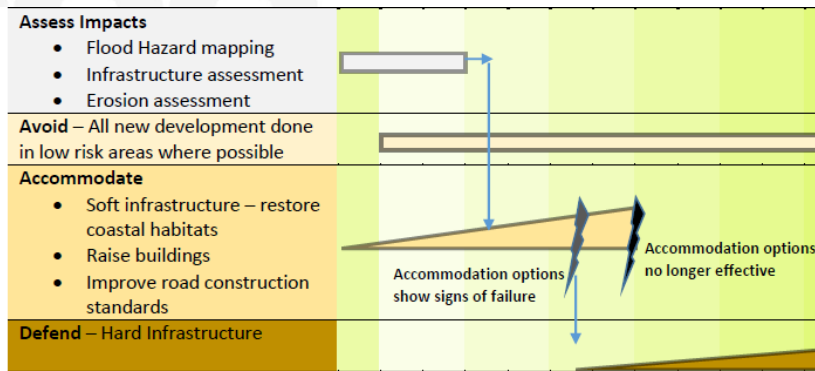

Integrated Solutions for Climate Change
www.rohanhamden.com.au