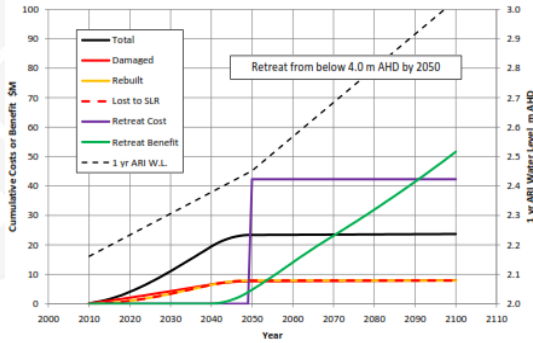

Integrated Solutions for Climate Change
www.rohanhamden.com.au

Governance

- Decisions made by a governing group of elders from each community
 - Torres Strait Regional Authority
 - Torres Shire Council
 - Torres Strait Island Regional Council
- SLR immediate impacts in some communities more than others
 - Mud flats and coral keys
- Effects everyone

Integrated Solutions for Climate Change
www.rohanhamden.com.au

Defend cost (top) vs theoretical retreat cost (bottom) (Harper, 2014)

Pathways Map

Integrated Solutions for Climate Change

Responding to Sea Level Rise