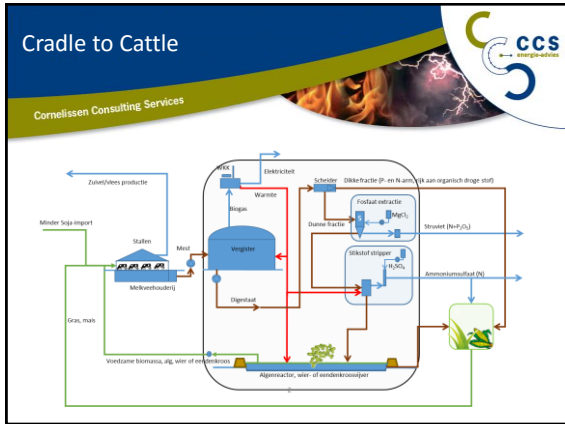

Cowpeat

Cornelissen Consulting Services

Partners:

- VLAKO
- AgriValid
- Jiffy

Funding:

TKI • BBE

Derden

- Cornelissen Consulting Services

Projectpitch TKI BBE

Cowpeat

Cornelissen Consulting Services

Dank voor uw aandacht