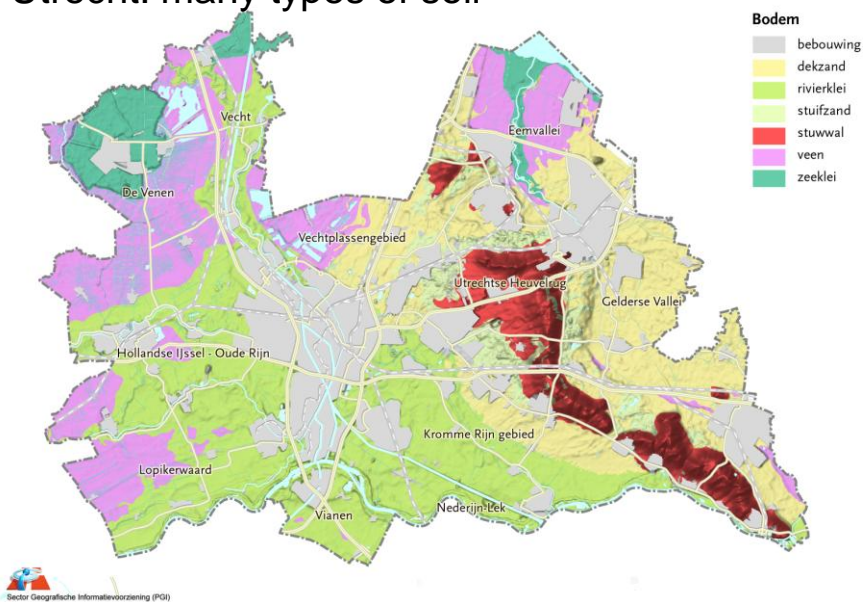

Agriculture

Climate into Line

This slide features a large green wheelbarrow on a metal stand, filled with white granules. A person's hand is shown pouring more granules into it. The background is a blue sky with a white sun icon. The text 'Climate into Line' is written in a stylized font. Below the main image is a horizontal strip of seven small, square images showing various natural and agricultural scenes.

Adaptation

Klimaat op Ora

This slide features a close-up of an elderly man with a blue shirt eating a yellow ice cream bar. To his left is a large, open indoor space with several white tables and chairs, possibly a greenhouse or exhibition hall. To his right is a close-up of cracked, dry earth. The background is a blue sky with a white sun icon. The text 'Klimaat op Ora' is written in a stylized font. Below the main images is a horizontal strip of seven small, square images showing various natural and agricultural scenes.

Utrecht: many types of soil

2040 Climateproof