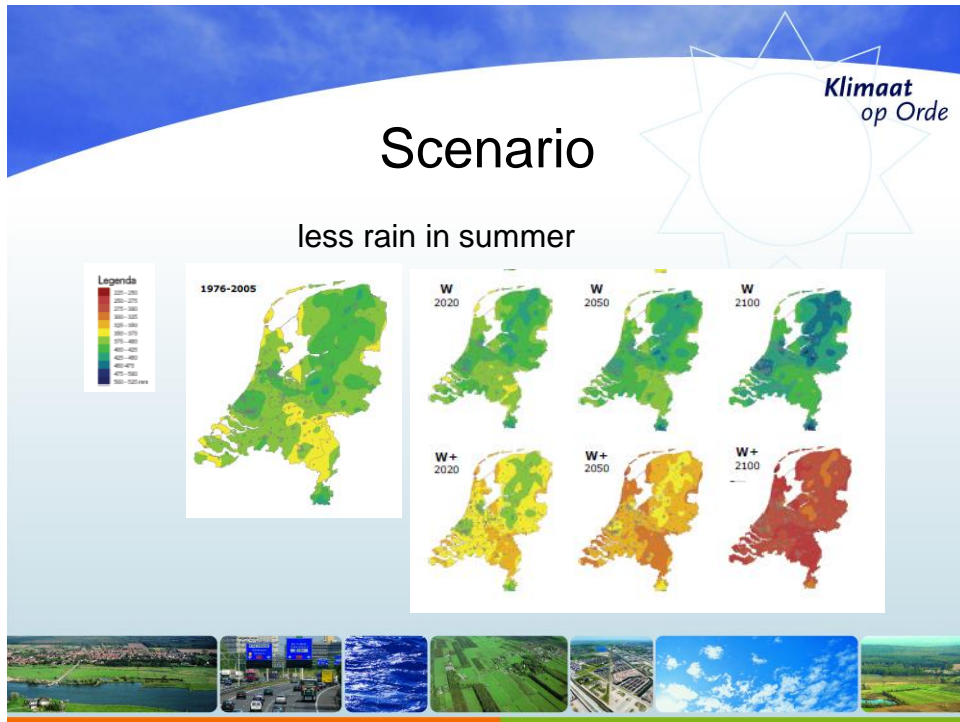

Agriculture

Climate into Line

This slide features a large green wheelbarrow on a metal stand, filled with white granules. A person's hand is shown pouring more granules into it. The background is a blue sky with a white sun icon. The text 'Climate into Line' is written in a stylized font. Below the main image is a horizontal strip of seven small, square images showing various natural and agricultural scenes.

Adaptation

Klimaat op Ora

This slide features a close-up of an elderly man with a blue shirt eating a yellow ice cream bar. To his left is a large, open indoor space with several white tables and chairs, possibly a greenhouse or exhibition hall. To his right is a close-up of cracked, dry earth. The background is a blue sky with a white sun icon. The text 'Klimaat op Ora' is written in a stylized font. Below the main images is a horizontal strip of seven small, square images showing various natural and agricultural scenes.